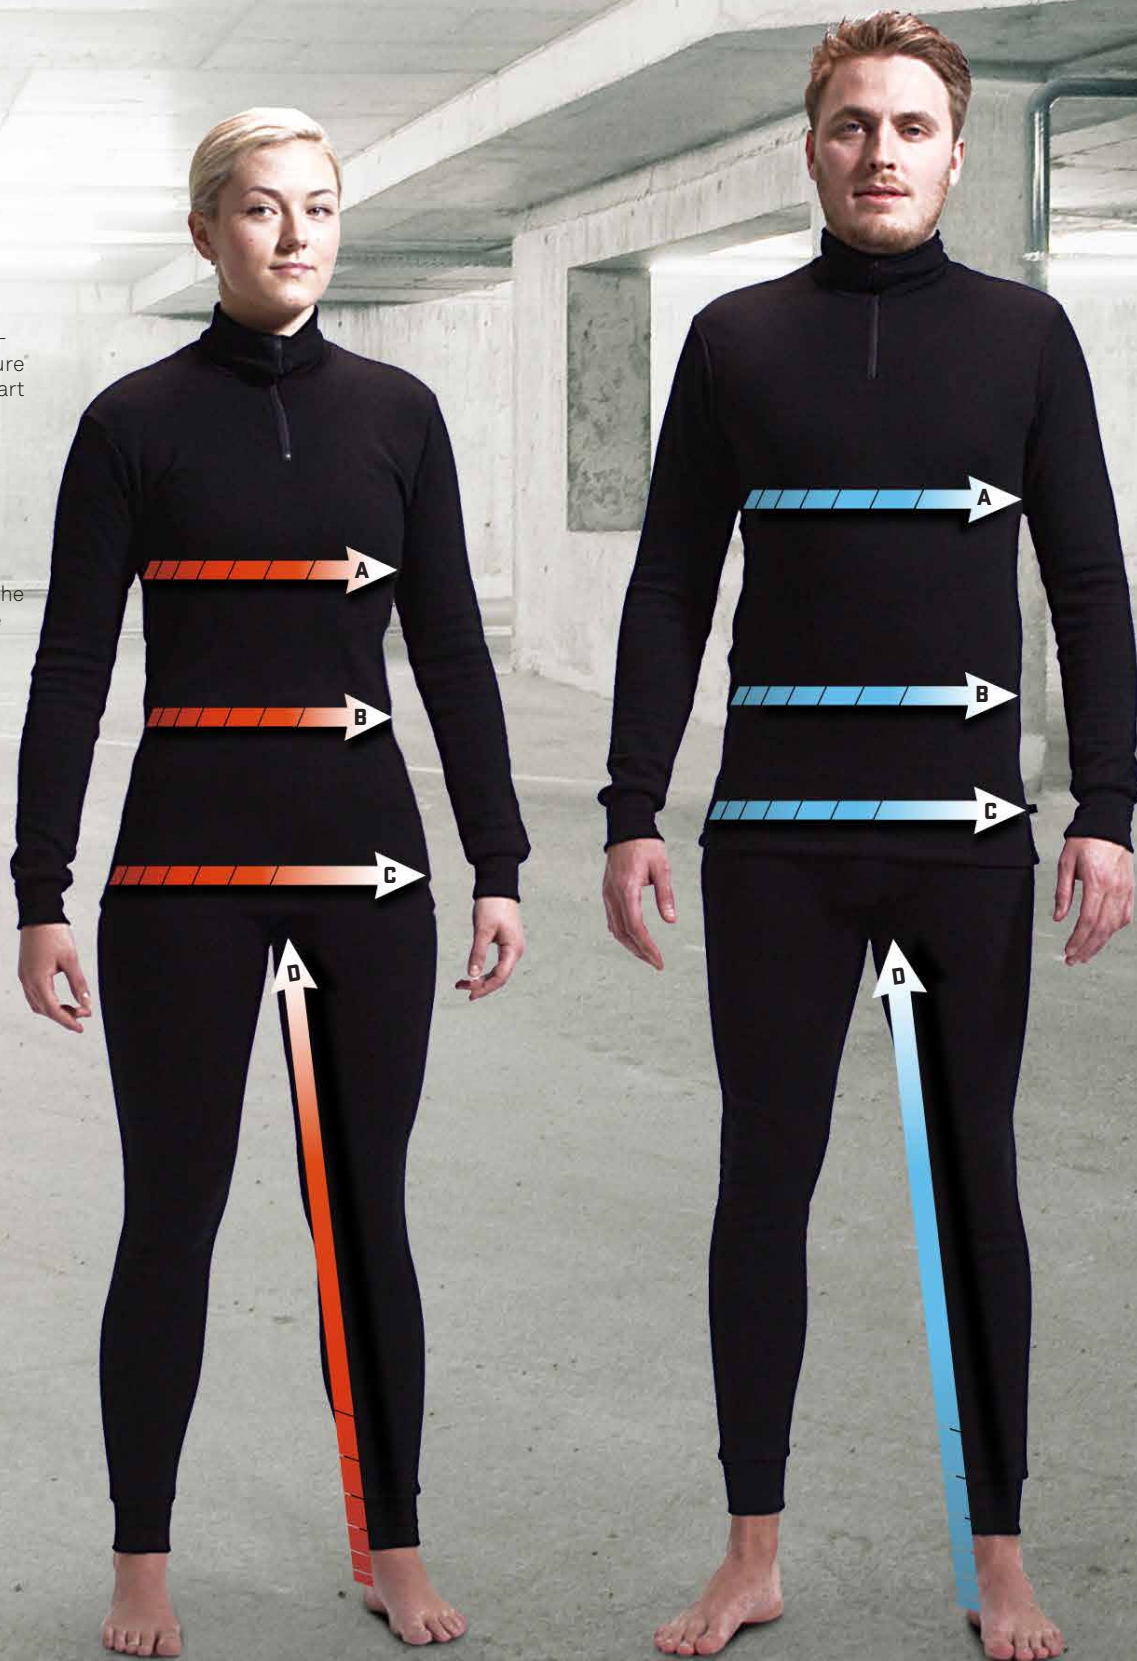

THIS IS HOW YOU FIND THE RIGHT SIZE!

Take your measurements according to the instructions below. Wear close fitting underwear when measuring. Width is measured around circumference. Check the sizes available in each garment before ordering. Not every size is made in each model.

HOW TO TAKE YOUR MEASUREMENTS

A Chest

Measure horizontally across the widest part of the chest/bust. Make sure you keep the tape measure straight across your back.

B Waist

Men and children: Measure horizontally at navel height. Women: Measure horizontally across the narrowest part of the waist.

C Hip

Measure horizontally across the broadest part of the hip.

D Inside leg

Measure from crotch to just below the ankle bone. Make sure you keep the tape measure straight.