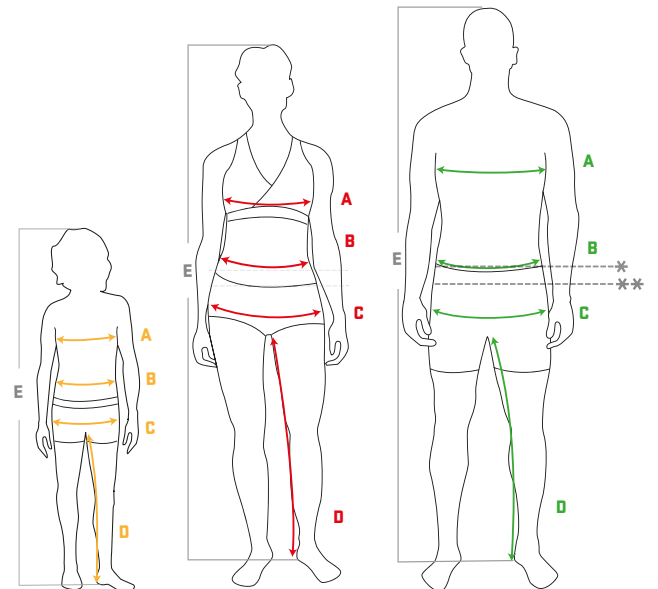

HOW TO TAKE YOUR MEASUREMENTS

A Chest

Measure horizontally across the widest part of the chest/bust. Make sure you keep the tape measure straight across your back.

B Waist

Men and children: Measure horizontally at navel height. Women: Measure horizontally across the narrowest part of the waist.

WOMEN'S SIZES

Regular UK Size	2R		4R	6R	8R	10R	12R	14R	16R	18R	20R	22R	24R
Swedish size	C30	C32	C34	C36	C38	C40	C42	C44	C46	C48	C50	C52	
B Waist	24	26	26	27	28	30	31	33	35	37	39	42	
D Inside leg	30	30	31	31	31	32	32	32	33	33	33	-	

Short UK Size*	12S		14S	16S	18S	20S	22S	24S
Swedish size	D19	D20	D21	D22	D23	D24	D25	
B Waist	29	31	33	34	36	38	41	
D Inside leg	30	30	30	31	31	32	31	

*The UK sizing should be used as a guideline only. Please measure yourself according to the diagram shown and if in doubt, we suggest ordering 1 size larger than your usual to give a comfortable fit.

*Normal waist **Lower waist